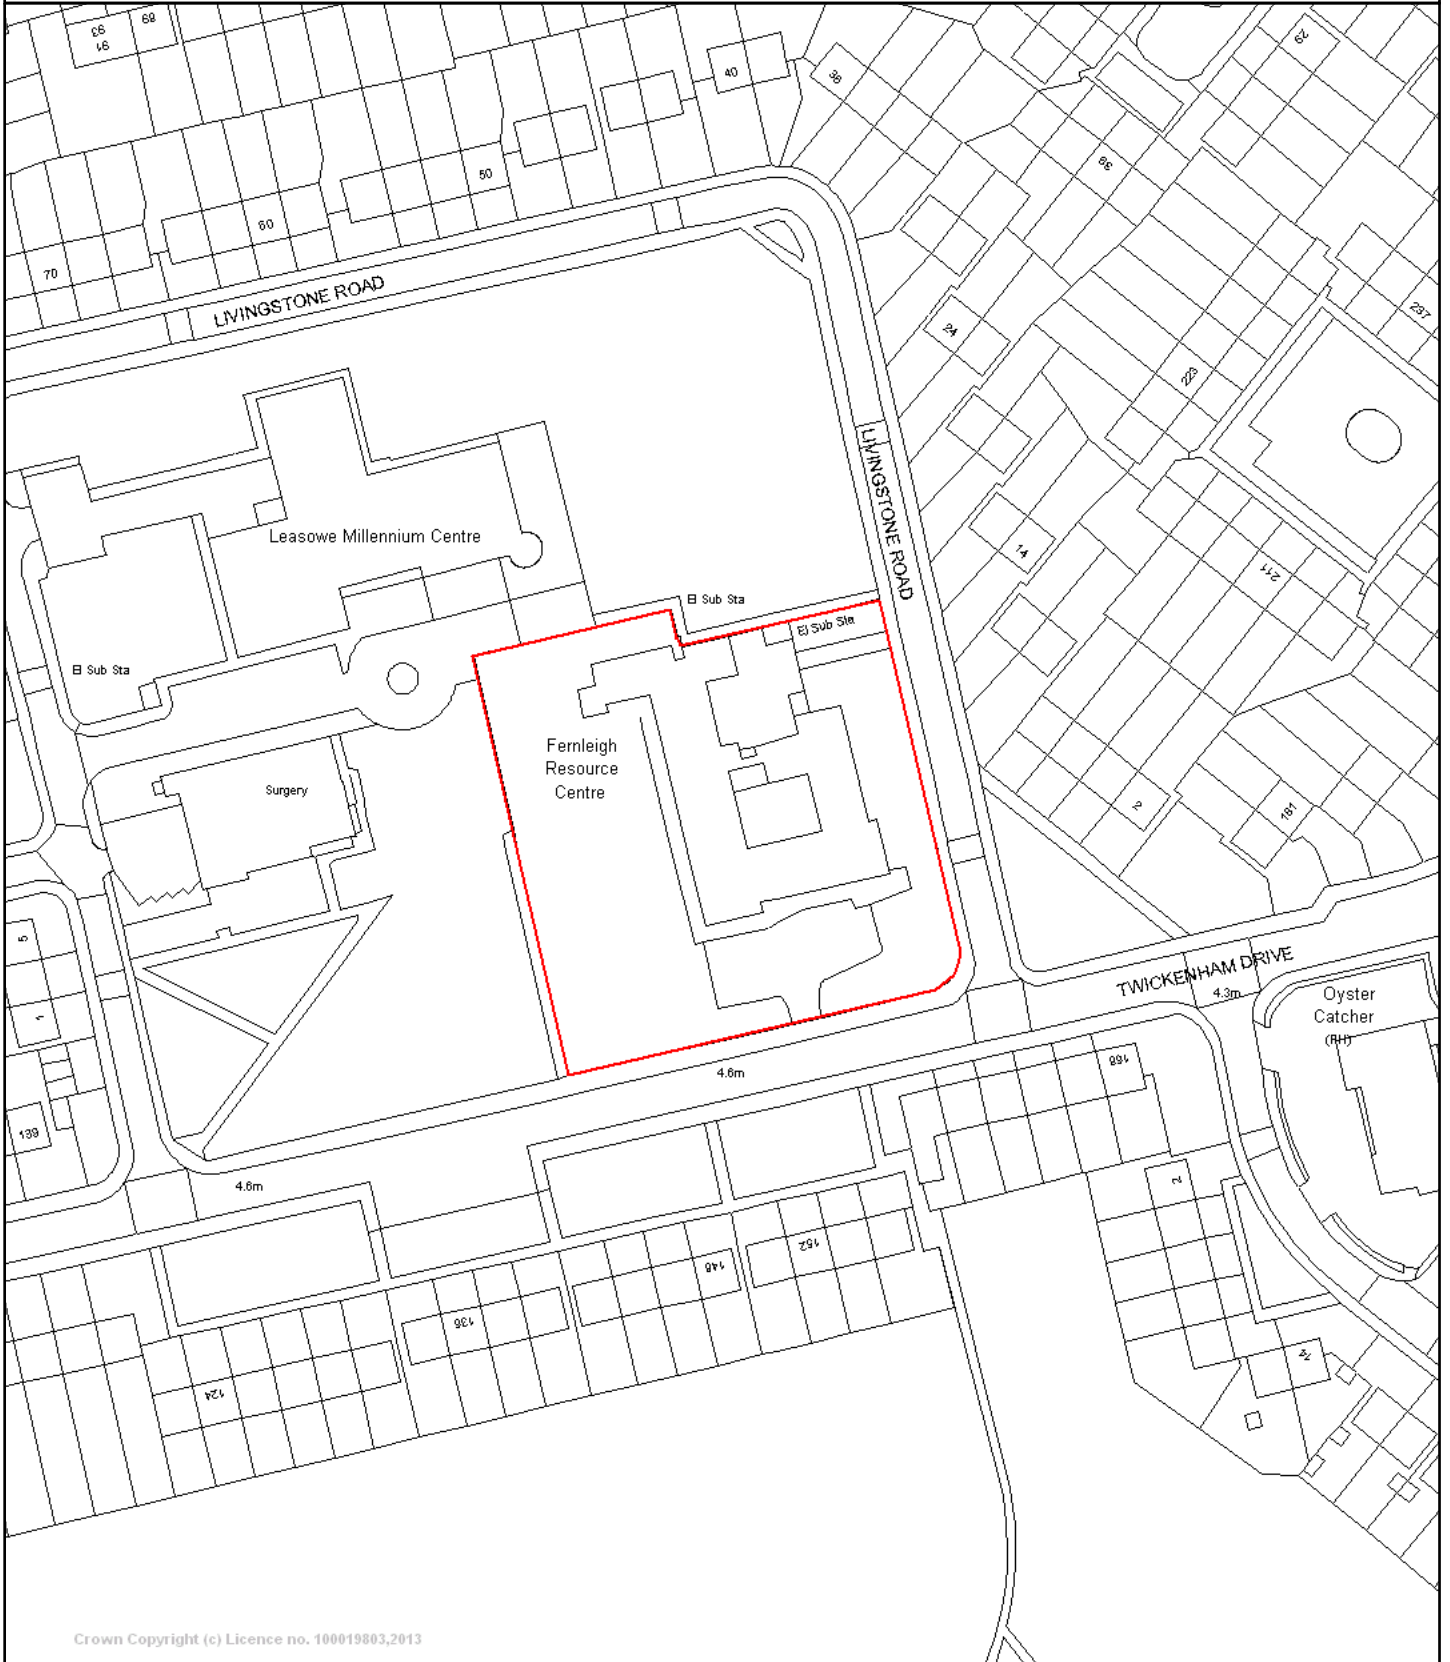

# Fernleigh, Twickenham Drive, Leasowe

Crown Copyright (c) Licence no. 100019803,2013

© Crown copyright and database rights 2013 Ordnance Survey 100019803

You are not permitted to copy, sub-license, distribute or sell any of this data to third parties in any form.

Scale 1/1250

Centre = 327491 E 391503 N

Date 4/10/2013

Dept:

Section:

Phone:

Fax: